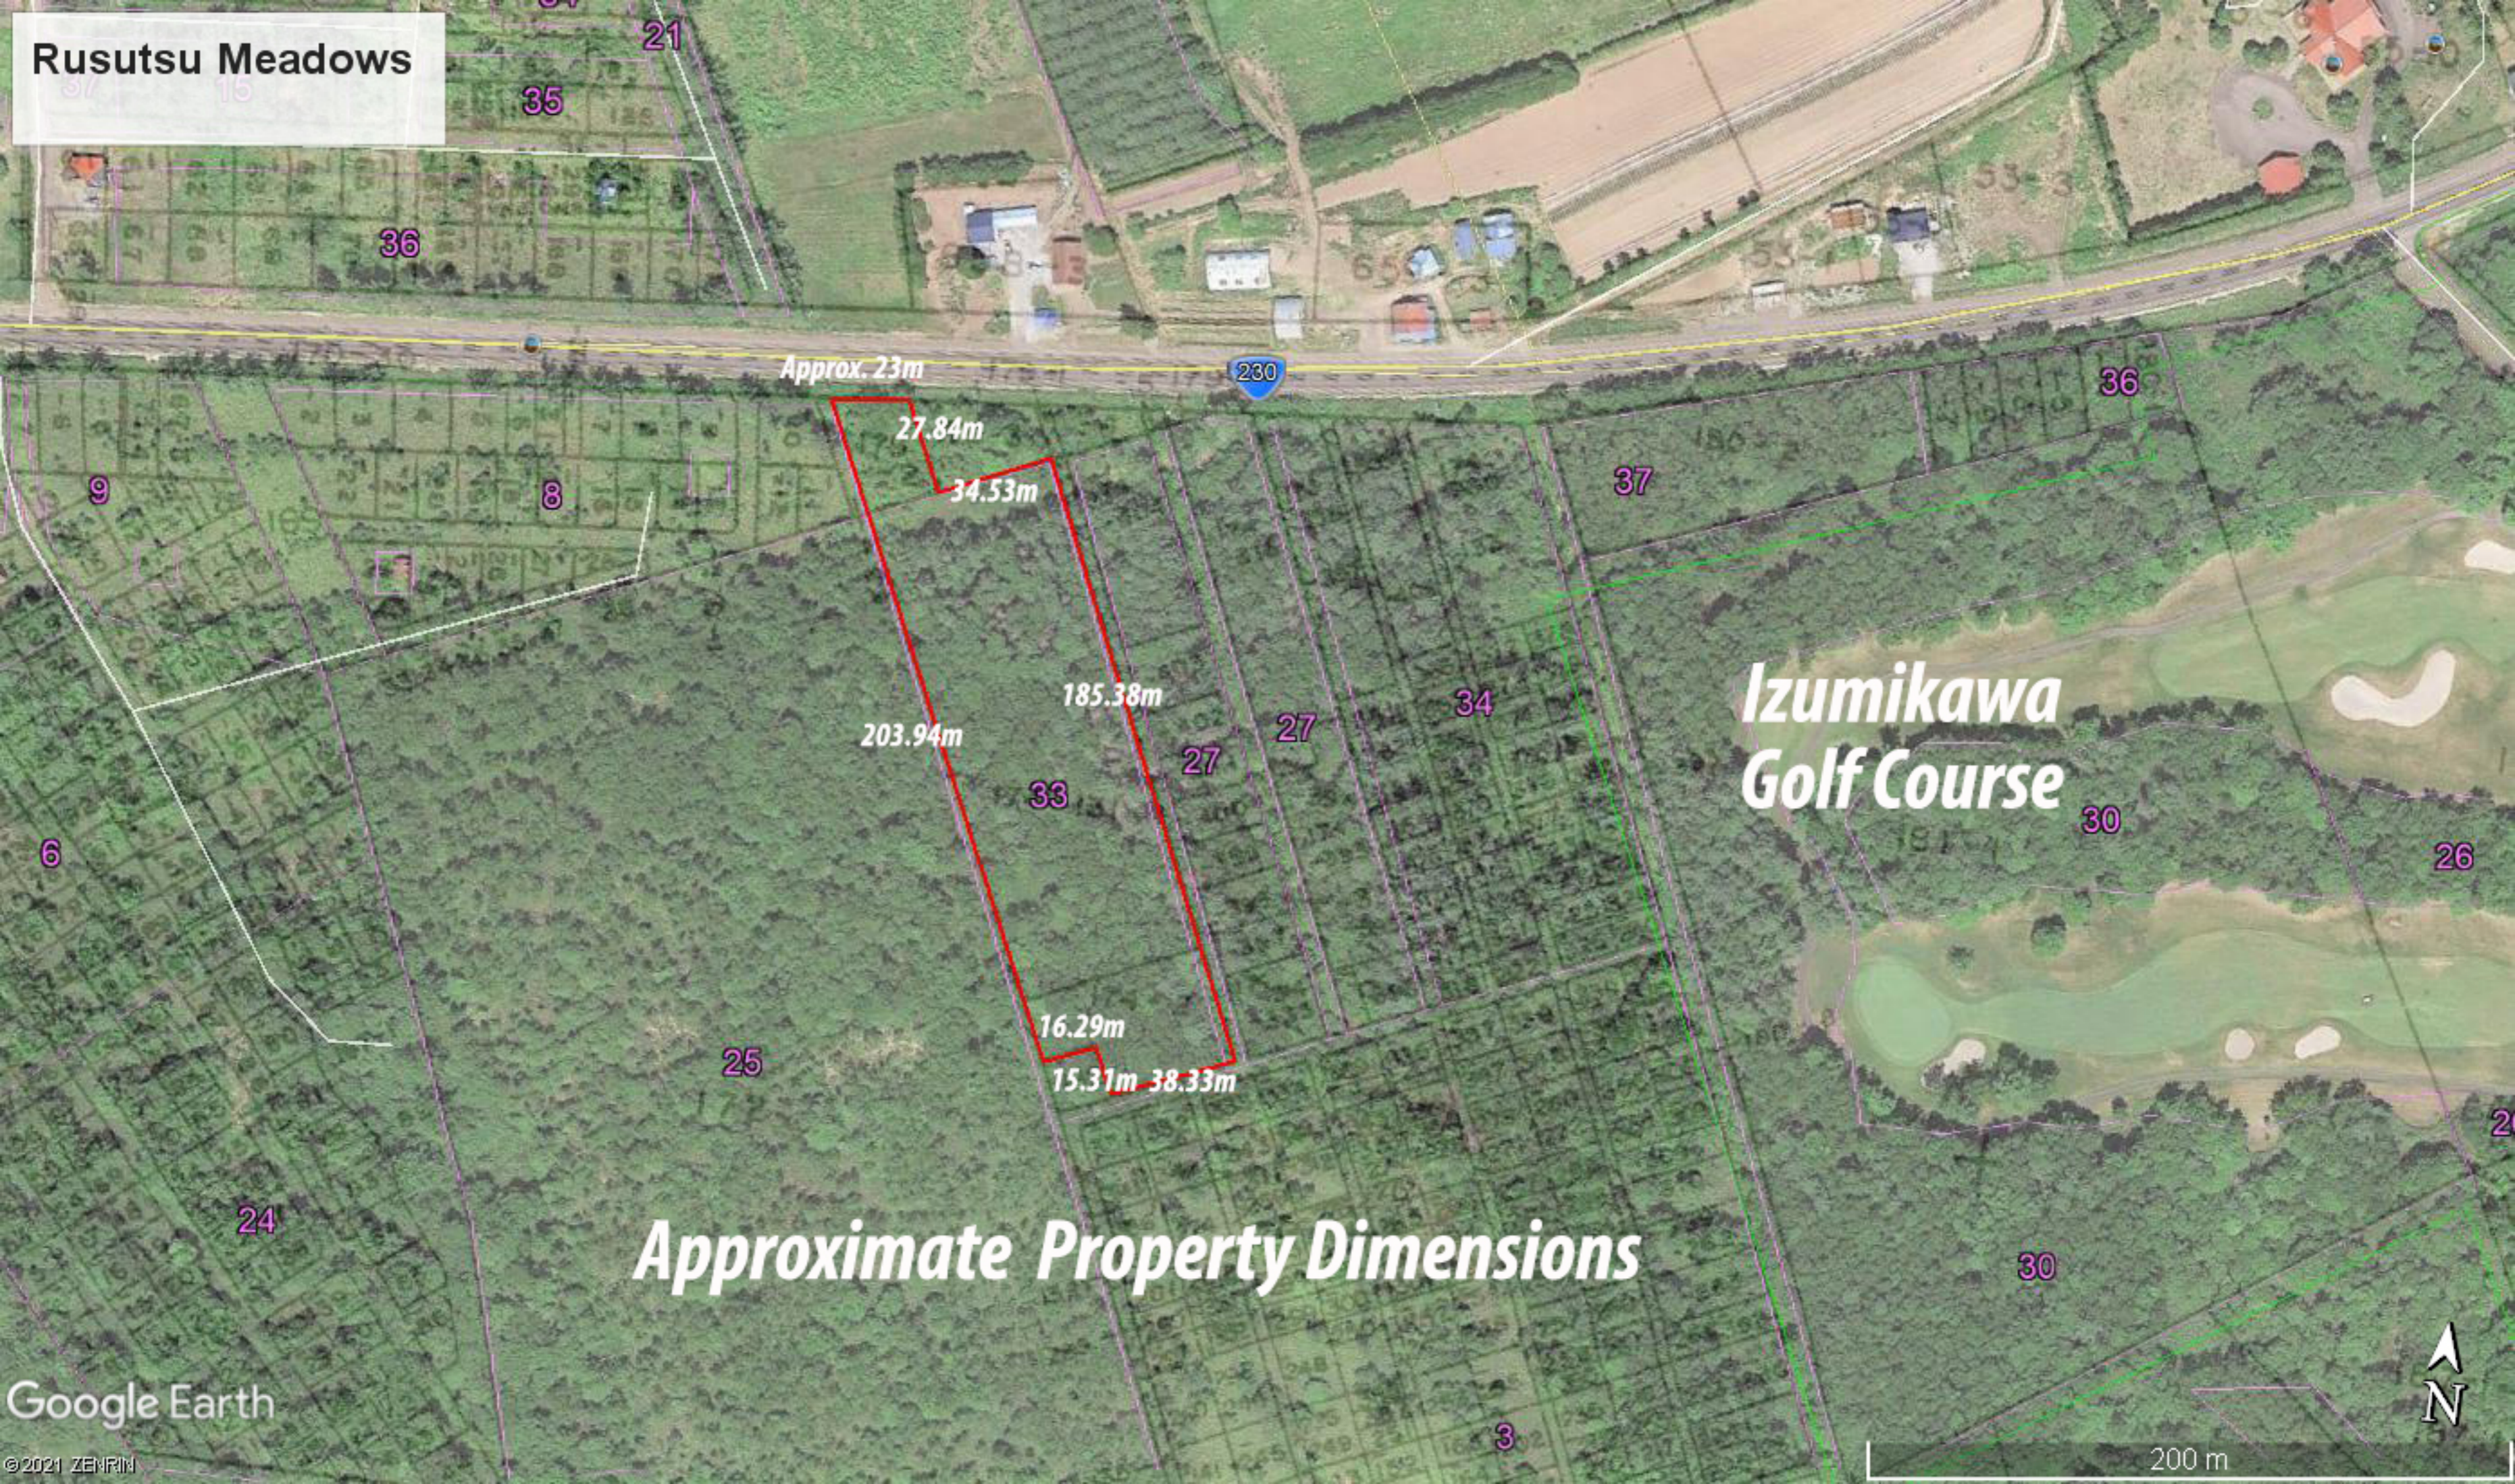

Rusutsu Meadows

Approx. 23m

27.84m
34.53m
185.38m
203.94m
16.29m
15.31m
38.33m

Izumikawa
Golf Course

Approximate Property Dimensions